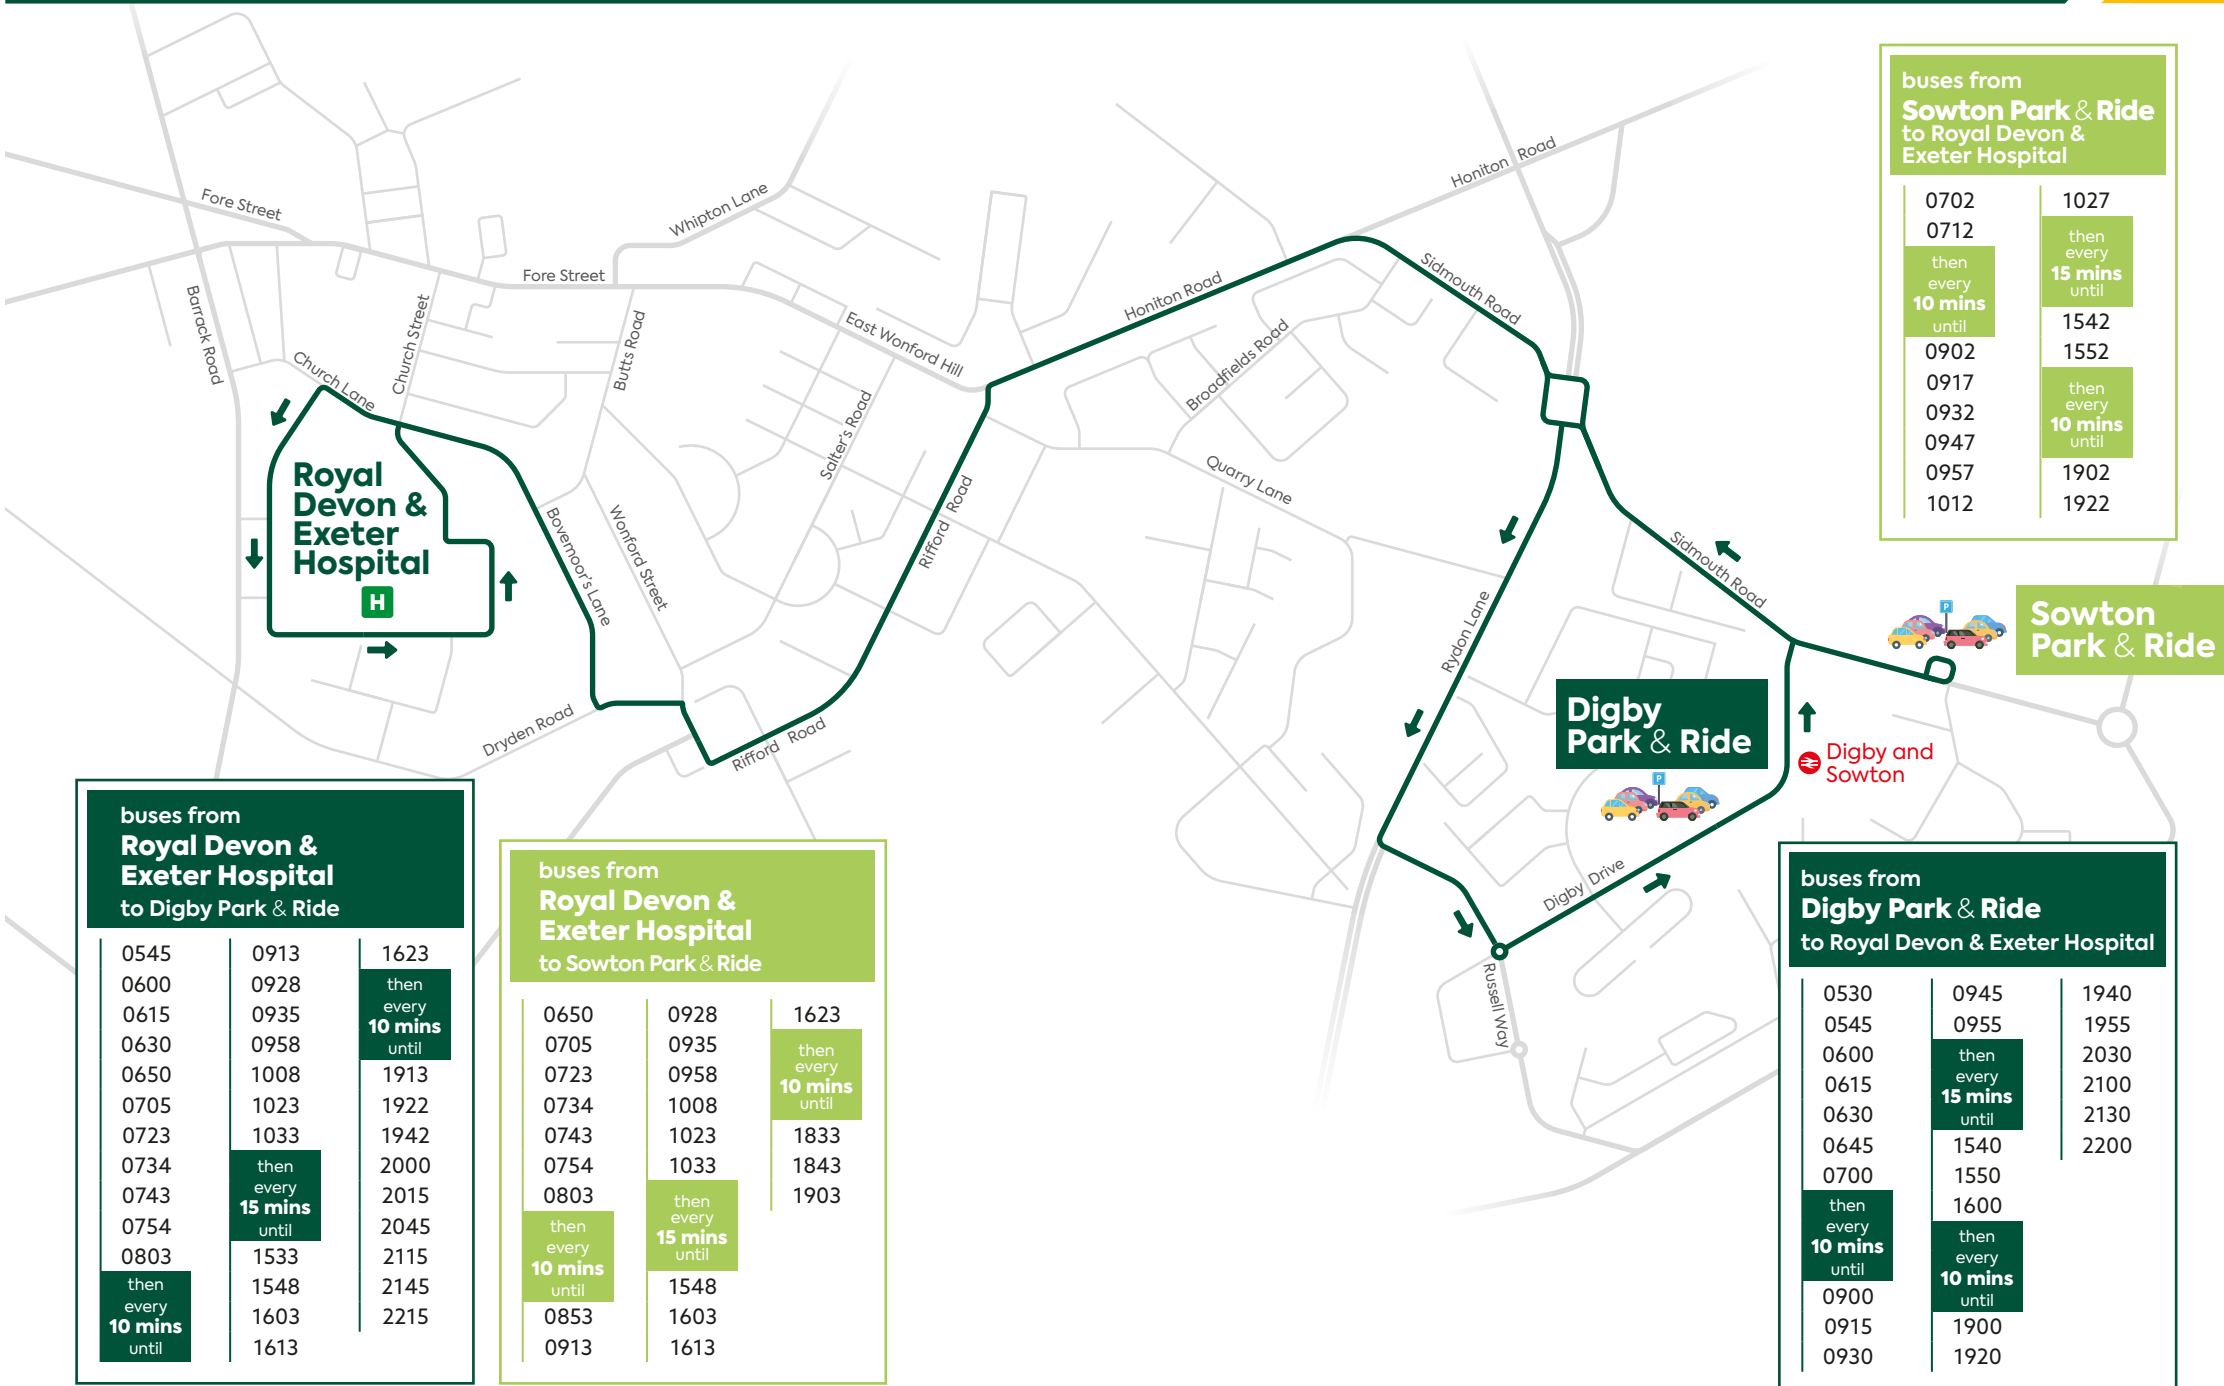

buses from Sowton Park & Ride to Royal Devon & Exeter Hospital

0702	1027
0712	then every 15 mins until
then every 10 mins until	1542
0902	1552
0917	then every 10 mins until
0932	1902
0947	1922
0957	
1012	

Sowton Park & Ride

Digby and Sowton

Digby Park & Ride

Royal Devon & Exeter Hospital

buses from Royal Devon & Exeter Hospital to Digby Park & Ride

0545	0913	1623
0600	0928	then every 10 mins until
0615	0935	
0630	0958	
0650	1008	1913
0705	1023	1922
0723	1033	1942
0734	then every 15 mins until	2000
0743		2015
0754		2045
0803	1533	2115
then every 10 mins until	1548	2145
	1603	2215
	1613	

buses from Royal Devon & Exeter Hospital to Sowton Park & Ride

0650	0928	1623
0705	0935	then every 10 mins until
0723	0958	
0734	1008	
0743	1023	1833
0754	1033	1843
0803	then every 15 mins until	1903
then every 10 mins until	1548	
0853	1603	
0913	1613	

buses from Digby Park & Ride to Royal Devon & Exeter Hospital

0530	0945	1940
0545	0955	1955
0600	then every 15 mins until	2030
0615		2100
0630		2130
0645	1540	2200
0700	1550	
then every 10 mins until	1600	
0900	then every 10 mins until	
0915	1900	
0930	1920